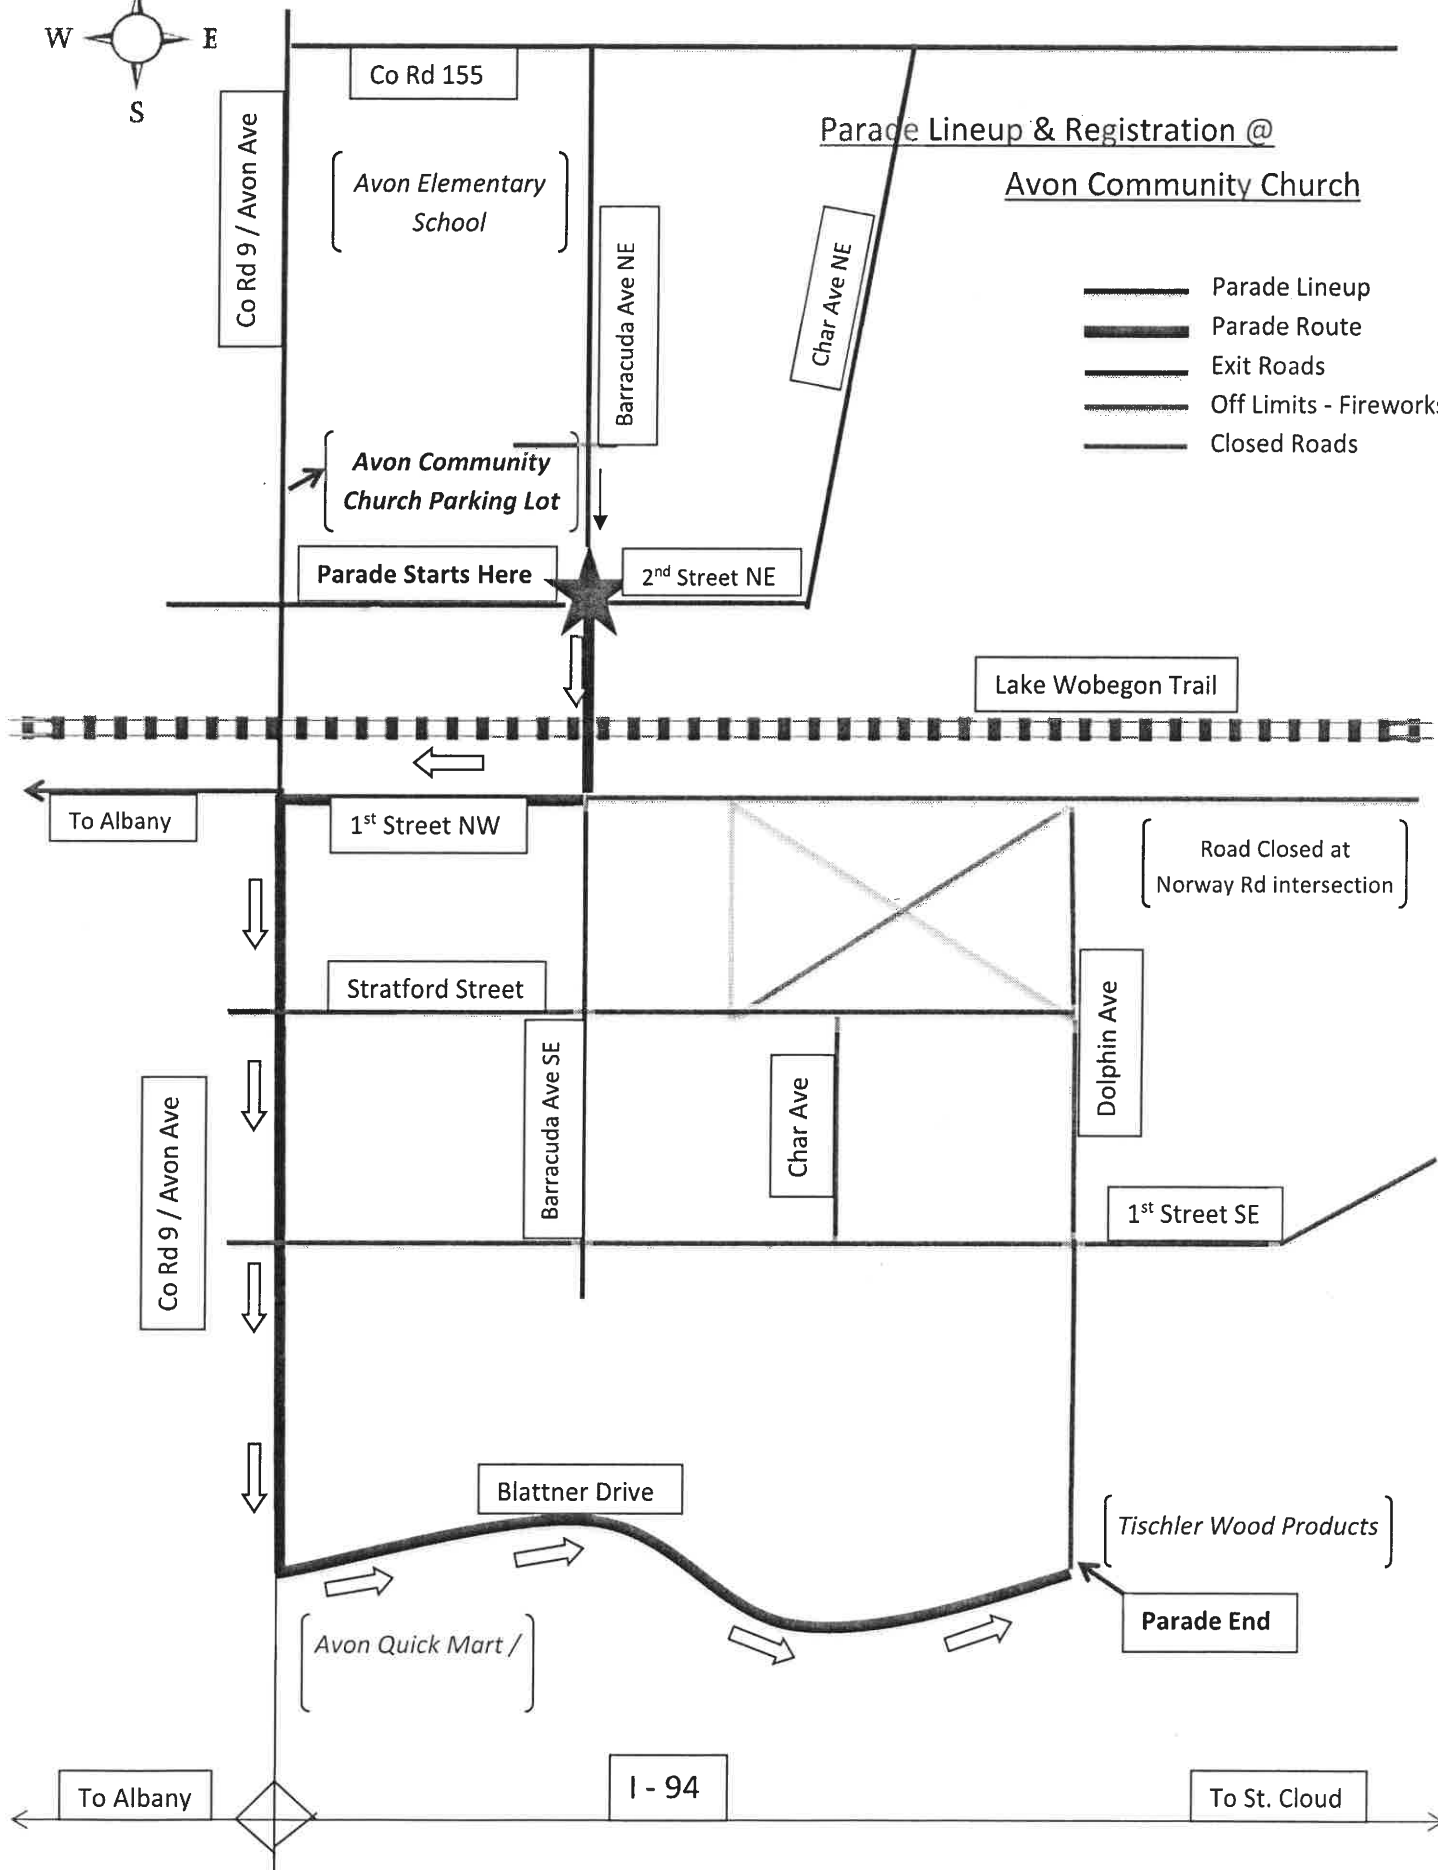

AVON SPUNKTACULAR DAYS – PARADE MAP

Parade Lineup & Registration @
Avon Community Church

-  Parade Lineup
-  Parade Route
-  Exit Roads
-  Off Limits - Fireworks
-  Closed Roads

Parade Starts Here

2nd Street NE

Lake Wobegon Trail

To Albany

1st Street NW

Road Closed at
 Norway Rd intersection

Stratford Street

Dolphin Ave

Co Rd 9 / Avon Ave

Barracuda Ave SE

Char Ave

1st Street SE

Blattner Drive

Tischler Wood Products

Parade End

Avon Quick Mart /

To Albany

I - 94

To St. Cloud