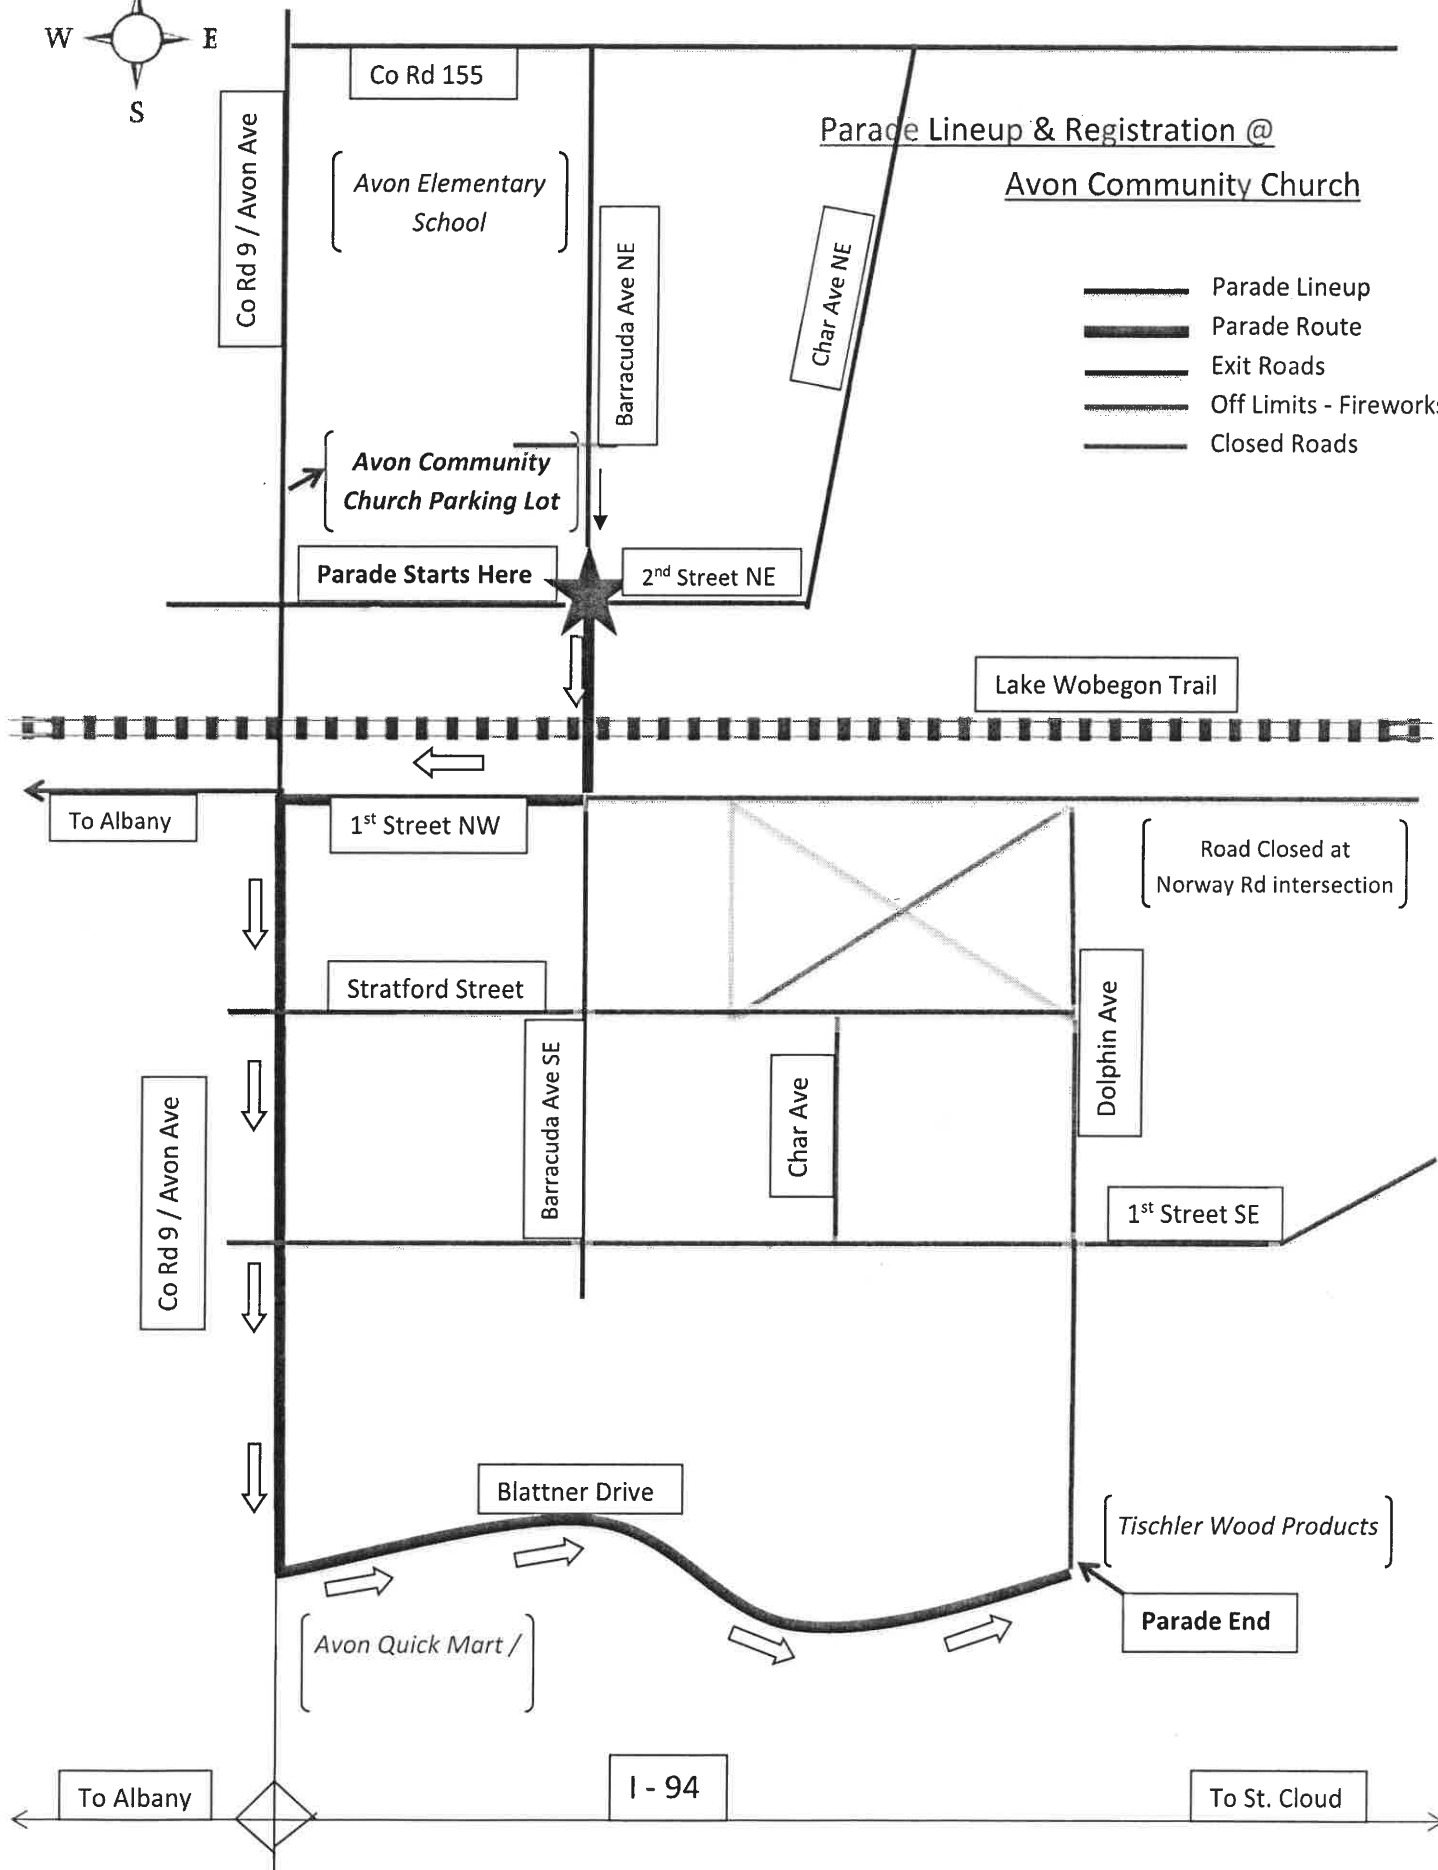

# AVON SPUNKTACULAR DAYS – PARADE MAP

Co Rd 155

Co Rd 9 / Avon Ave

Avon Elementary School

Parade Lineup & Registration @

Avon Community Church

Barracuda Ave NE

Char Ave NE

Avon Community Church Parking Lot

Parade Starts Here

2nd Street NE

Lake Wobegon Trail

To Albany

1st Street NW

Road Closed at Norway Rd intersection

Stratford Street

Co Rd 9 / Avon Ave

Barracuda Ave SE

Char Ave

Dolphin Ave

1st Street SE

Blattner Drive

Avon Quick Mart /

Tischler Wood Products

Parade End

To Albany

I - 94

To St. Cloud