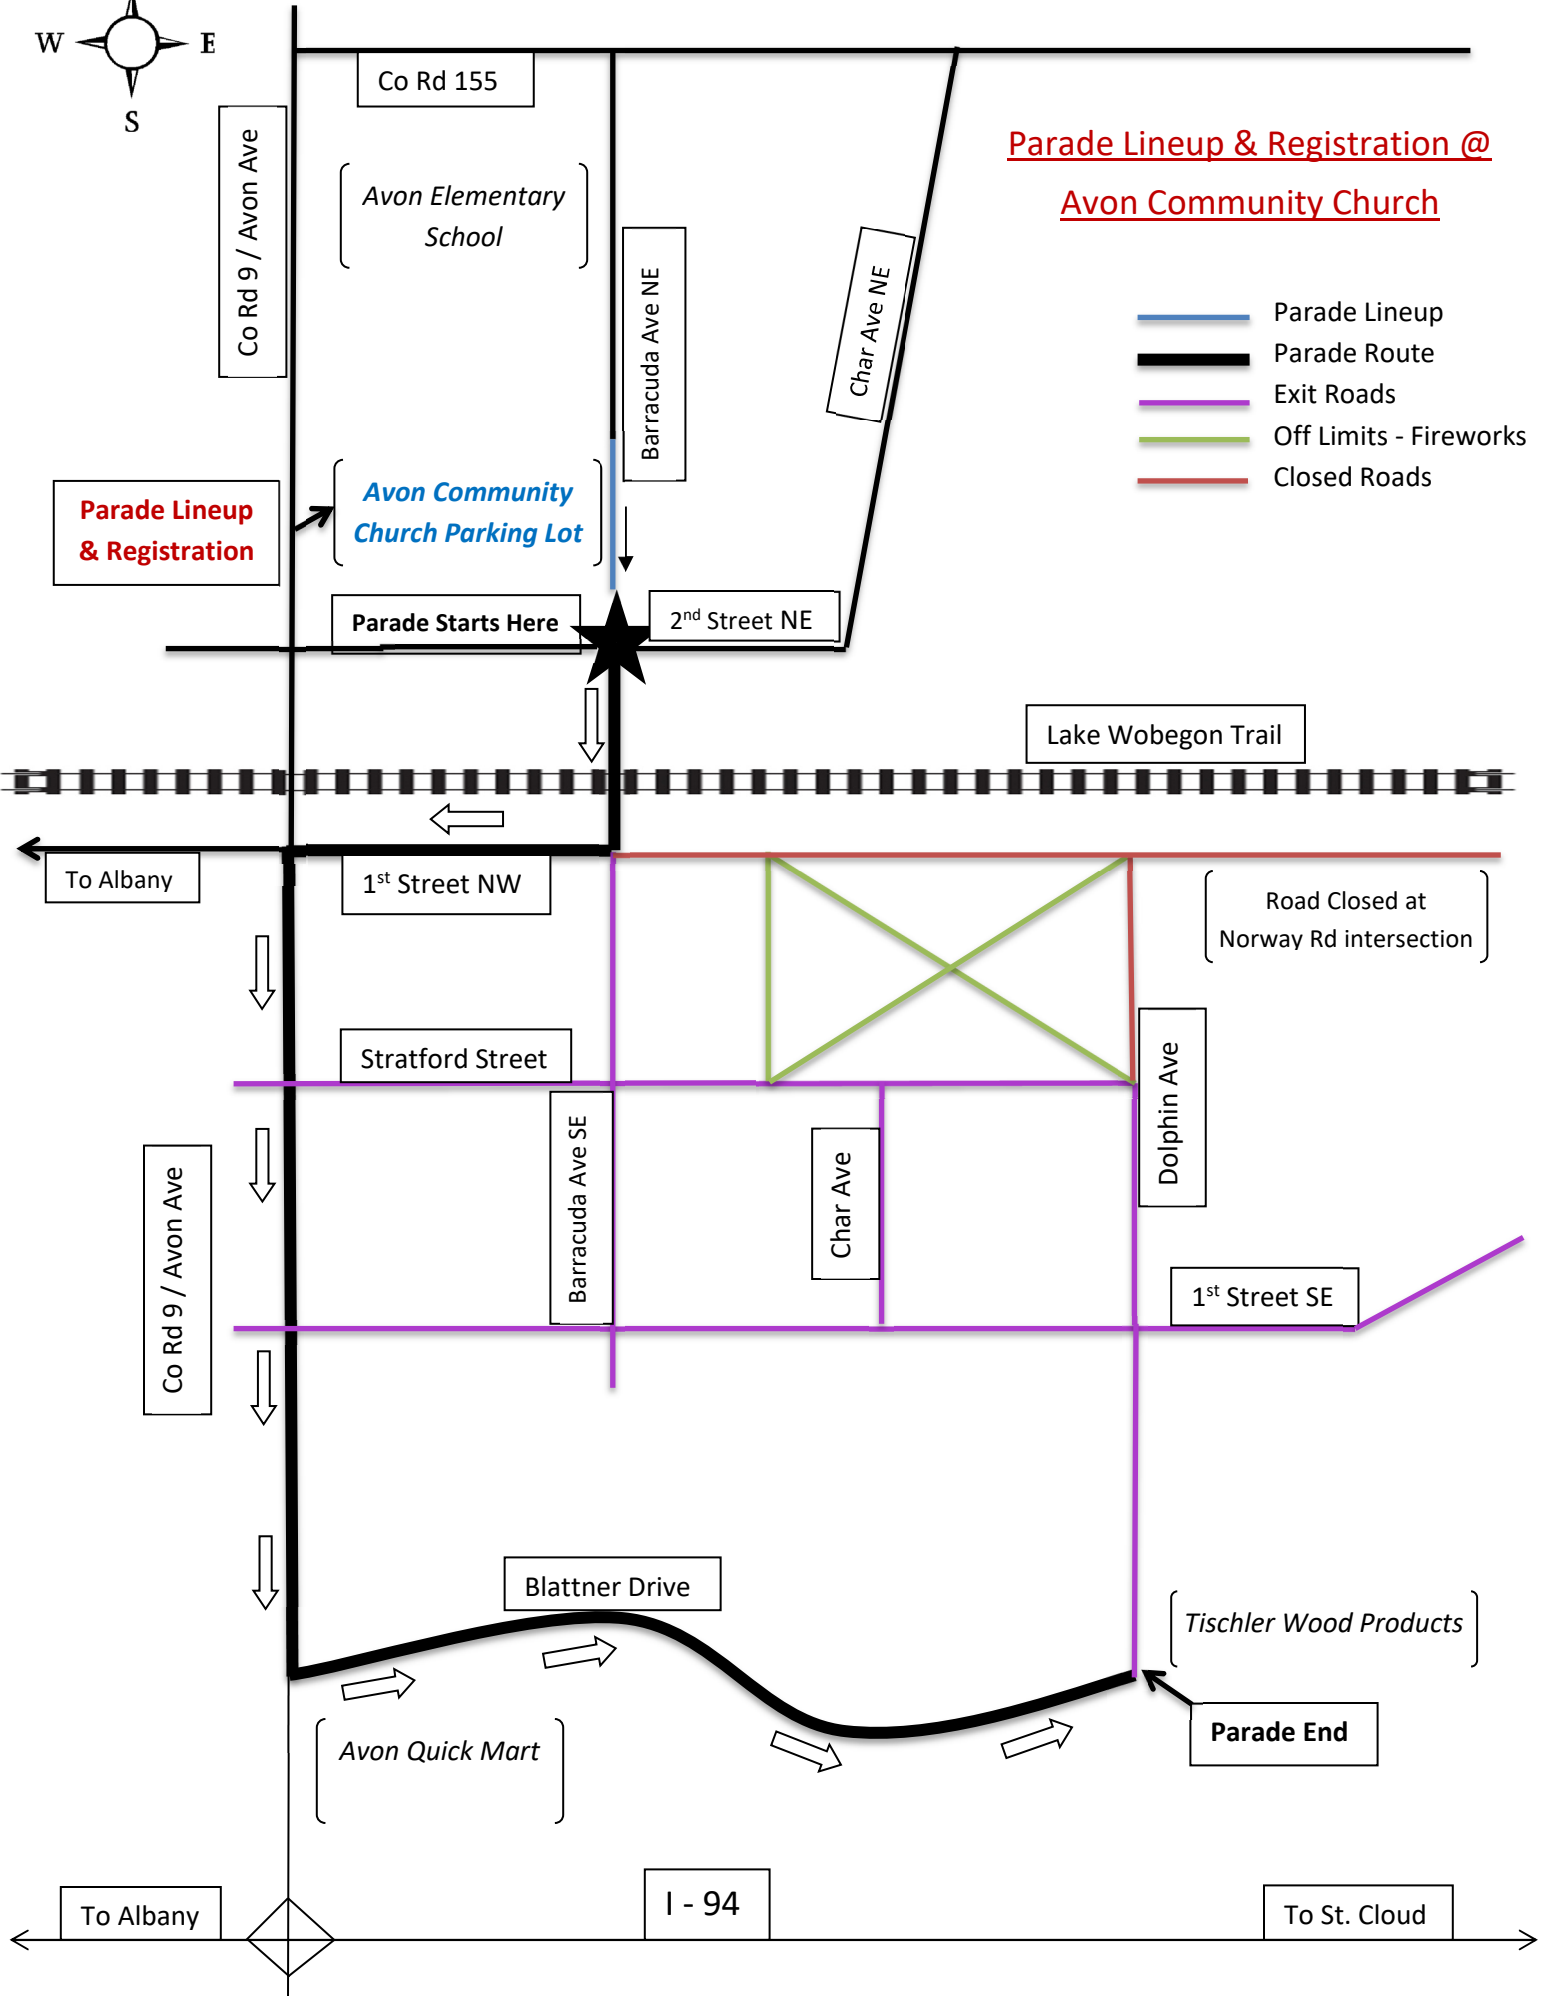

AVON SPUNKTACULAR DAYS – PARADE MAP

Parade Lineup & Registration @
Avon Community Church

- Parade Lineup
- Parade Route
- Exit Roads
- Off Limits - Fireworks
- Closed Roads

**Parade Lineup
& Registration**

*Avon Community
Church Parking Lot*

Parade Starts Here

2nd Street NE

Lake Wobegon Trail

To Albany

1st Street NW

Road Closed at
Norway Rd intersection

Stratford Street

Dolphin Ave

Co Rd 9 / Avon Ave

Barracuda Ave SE

Char Ave

1st Street SE

Blattner Drive

Tischler Wood Products

Avon Quick Mart

Parade End

To Albany

I - 94

To St. Cloud