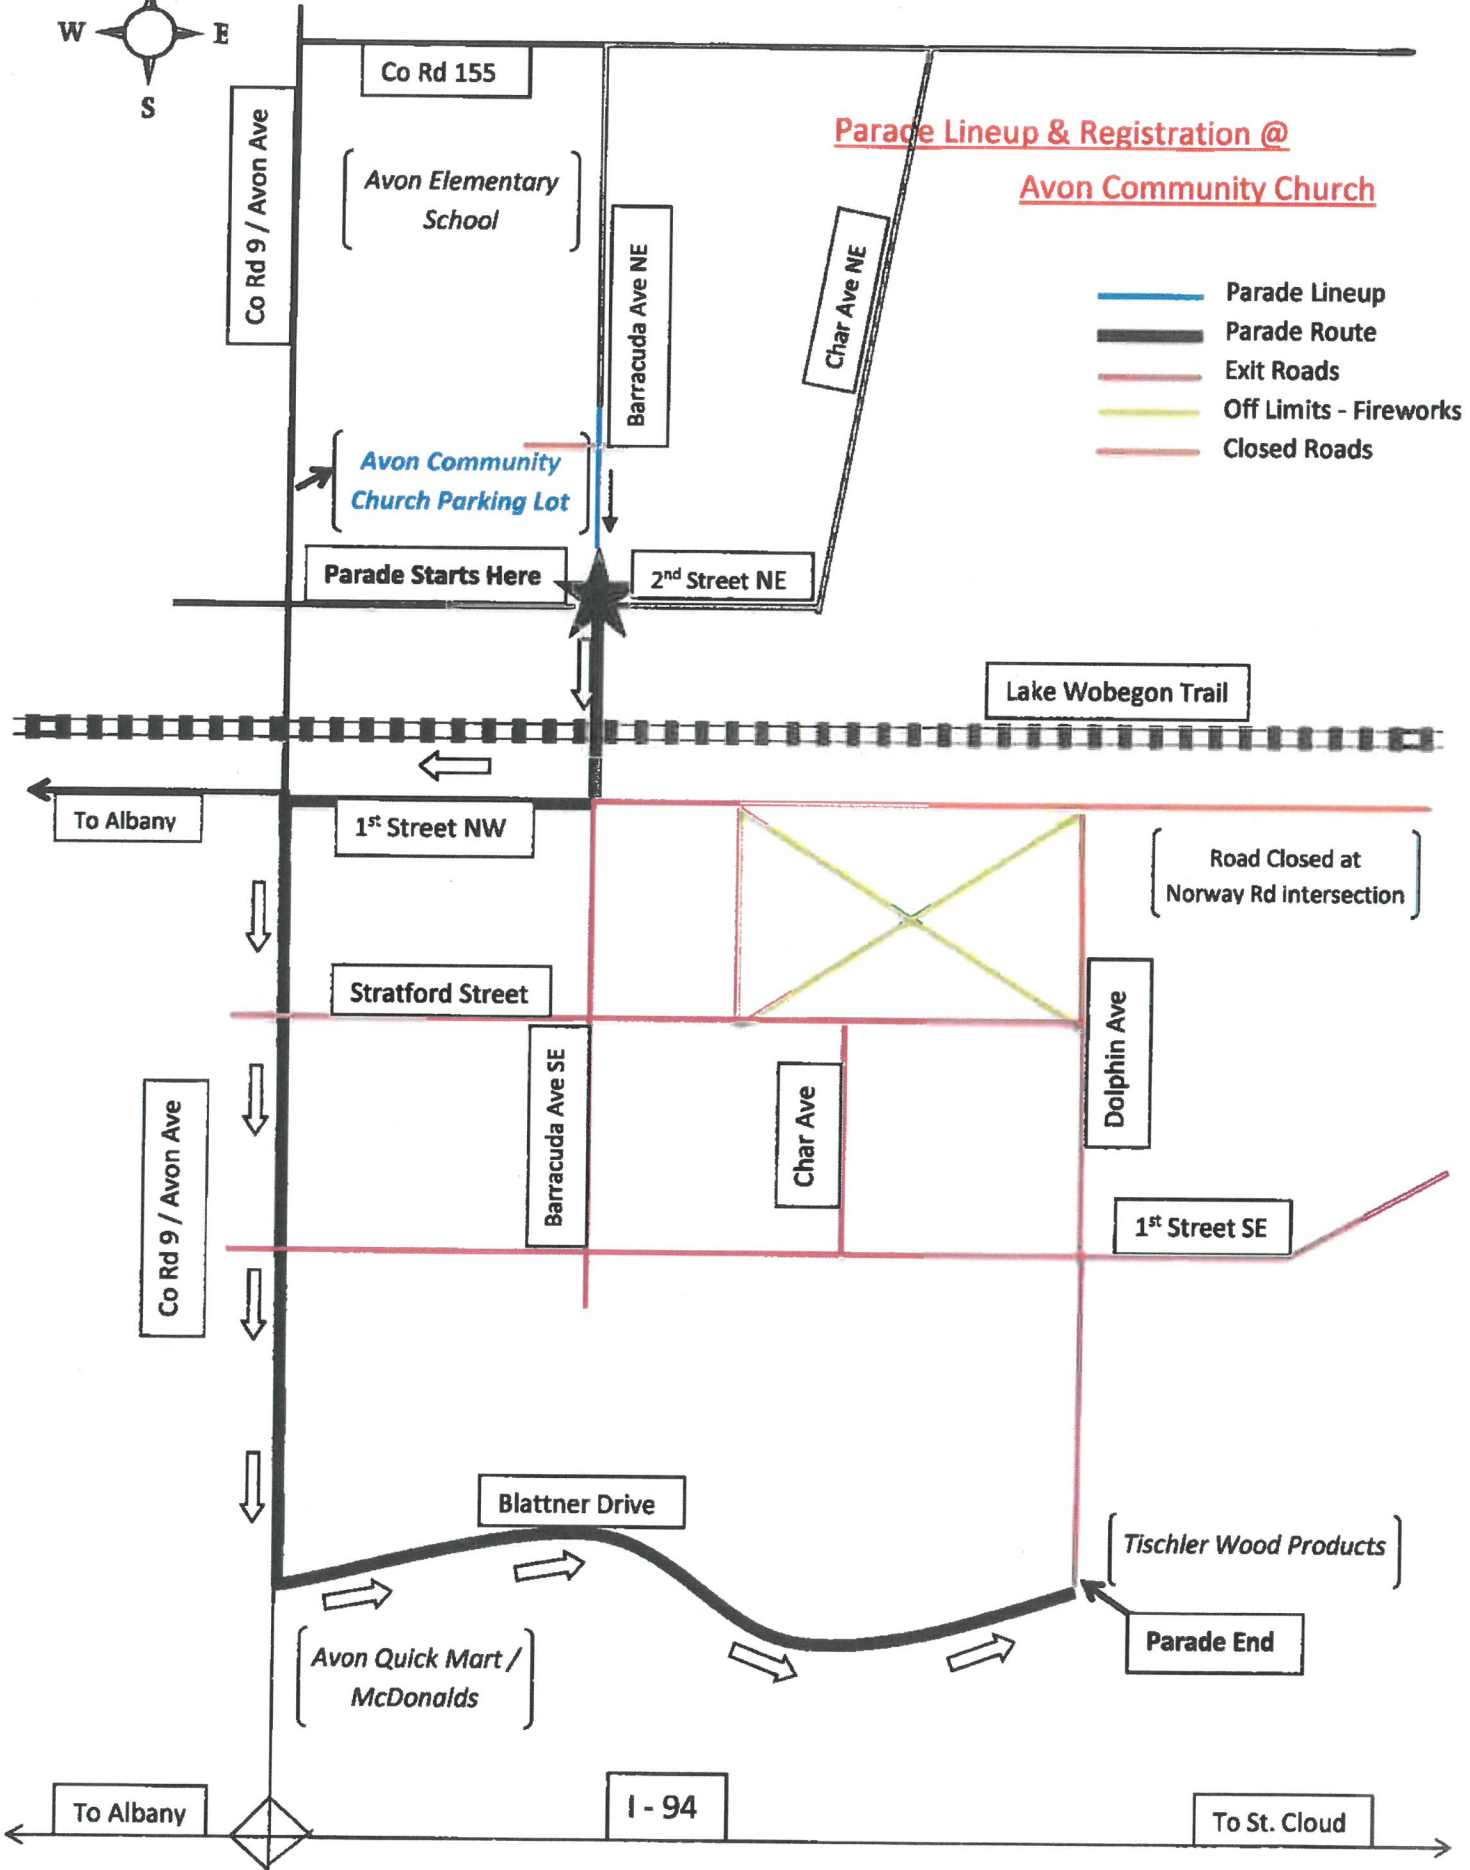

# AVON SPUNKTACULAR DAYS – PARADE MAP

**Parade Lineup & Registration @  
Avon Community Church**

- Parade Lineup
- Parade Route
- Exit Roads
- Off Limits - Fireworks
- Closed Roads

**Parade Starts Here**

Lake Wobegon Trail

To Albany

1<sup>st</sup> Street NW

Road Closed at  
Norway Rd intersection

Stratford Street

Co Rd 9 / Avon Ave

Barracuda Ave SE

Char Ave

Dolphin Ave

1<sup>st</sup> Street SE

Blattner Drive

Avon Quick Mart /  
McDonalds

Tischler Wood Products

**Parade End**

To Albany

I - 94

To St. Cloud